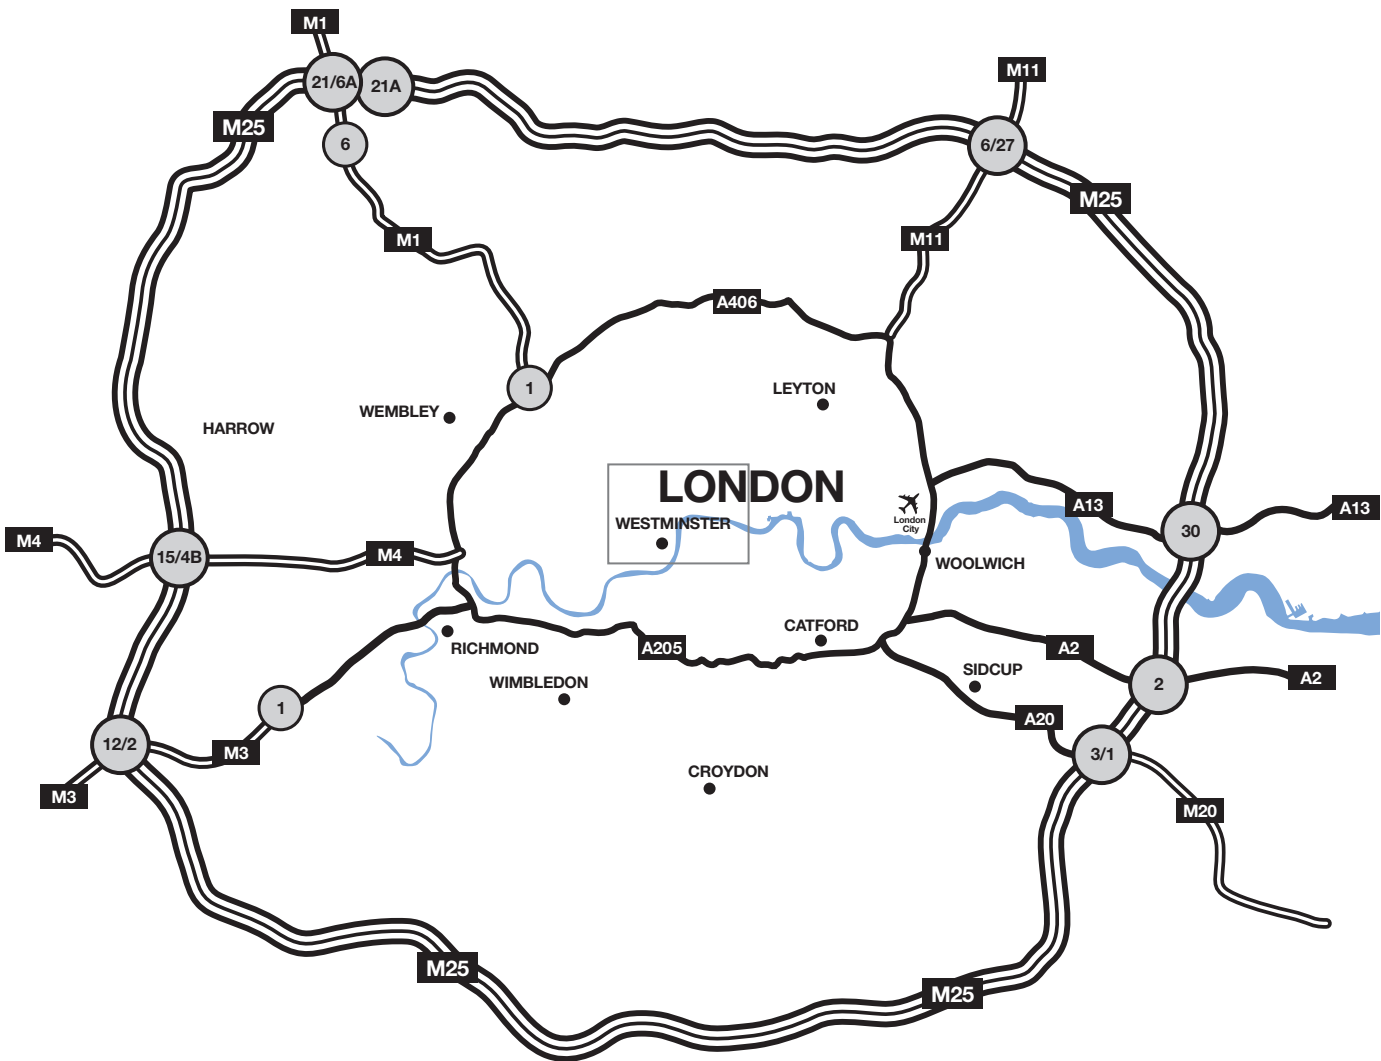

how to find us – london

FROM SOUTH EAST LONDON

Take the A2 to the Blackwall Tunnel.
 Keep in the left hand lane in the tunnel and take the first exit immediately upon leaving the tunnel.
 Follow the signs for City Airport (A1020).
 When in North Woolwich Road you will pass West Silvertown DLR Station on your right.
 Fort Street will be on the left just after the petrol station and before the fire station.

FROM NORTH EAST LONDON

From the A406 at A1020/A406 roundabout take the 2nd exit onto Royal Docks Road.
 At Gallions roundabout take the 4th exit onto Royal Albert Way.
 At 4th roundabout take 1st exit left onto Connaught Bridge.
 At 2nd roundabout take the 3rd exit to North Woolwich Road.
 Fort Street will be on the right immediately after the fire station.

LONDON ADDRESS

1 Fort Street, London E16 2BD.