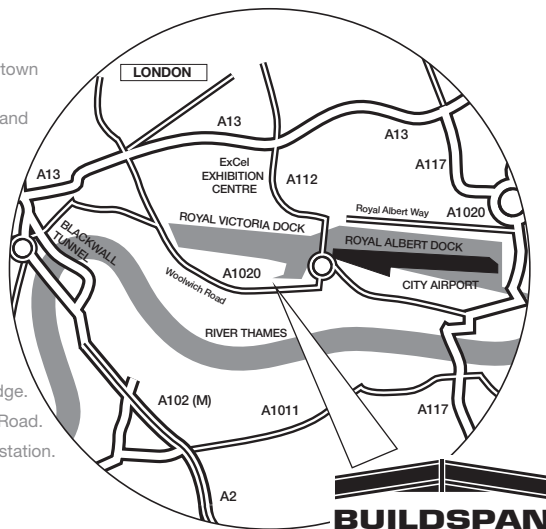

how to find us – london

FROM SOUTH EAST LONDON

Take the A2 to the Blackwall Tunnel.
 Keep in the left hand lane in the tunnel and take the first exit immediately upon leaving the tunnel.
 Follow the signs for City Airport (A1020).
 When in North Woolwich Road you will pass West Silvertown DLR Station on your right.
 Fort Street will be on the left just after the petrol station and before the fire station.

FROM NORTH EAST LONDON

From the A406 at A1020/A406 roundabout take the 2nd exit onto Royal Docks Road.
 At Gallions roundabout take the 4th exit onto Royal Albert Way.
 At 4th roundabout take 1st exit left onto Connaught Bridge.
 At 2nd roundabout take the 3rd exit to North Woolwich Road.
 Fort Street will be on the right immediately after the fire station.

LONDON ADDRESS

1 Fort Street, London E16 2BD.